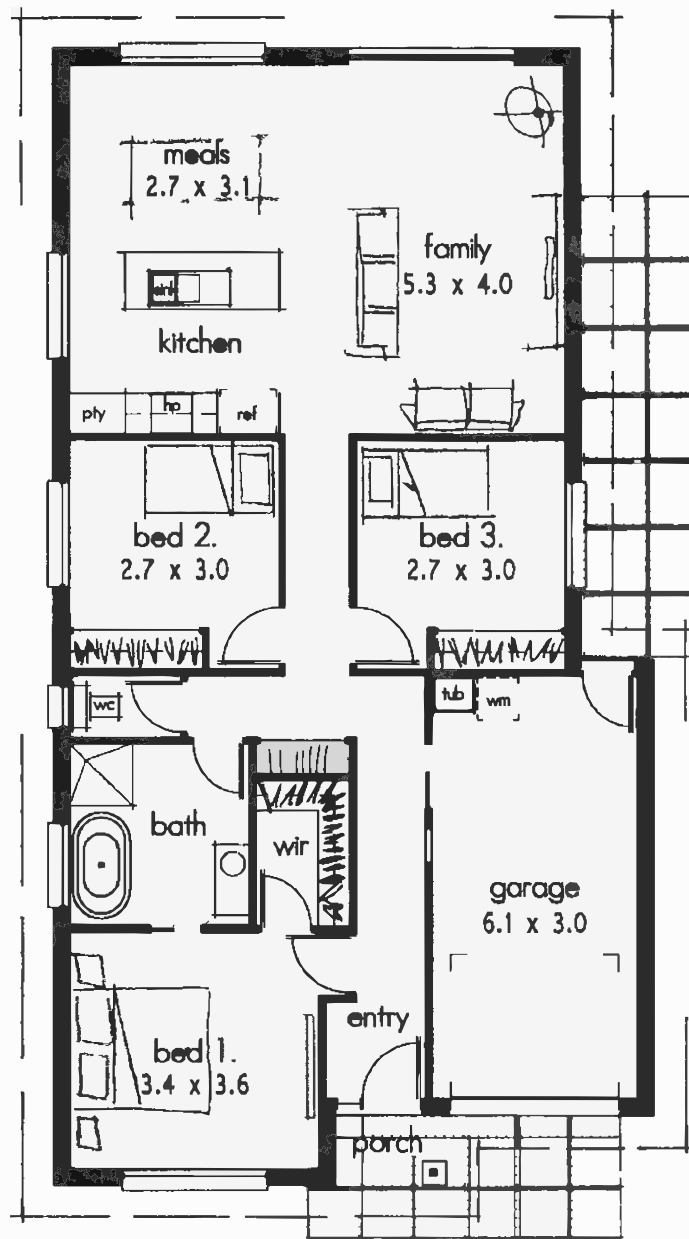

THE COOK

 3  1  1

Area: 128.7sq.m
Width: 9.6m
length: 17.2m

QBSA 22903

For further information, please phone Ted Crowe
at Kerdic Homes on 3376 6788 or 0415 515 000
www.kerdichomes.com.au

NOTE: Plans, inclusions and prices are subject to change without notice. Plans and elevations are artists impressions and dimensions are indicative only.